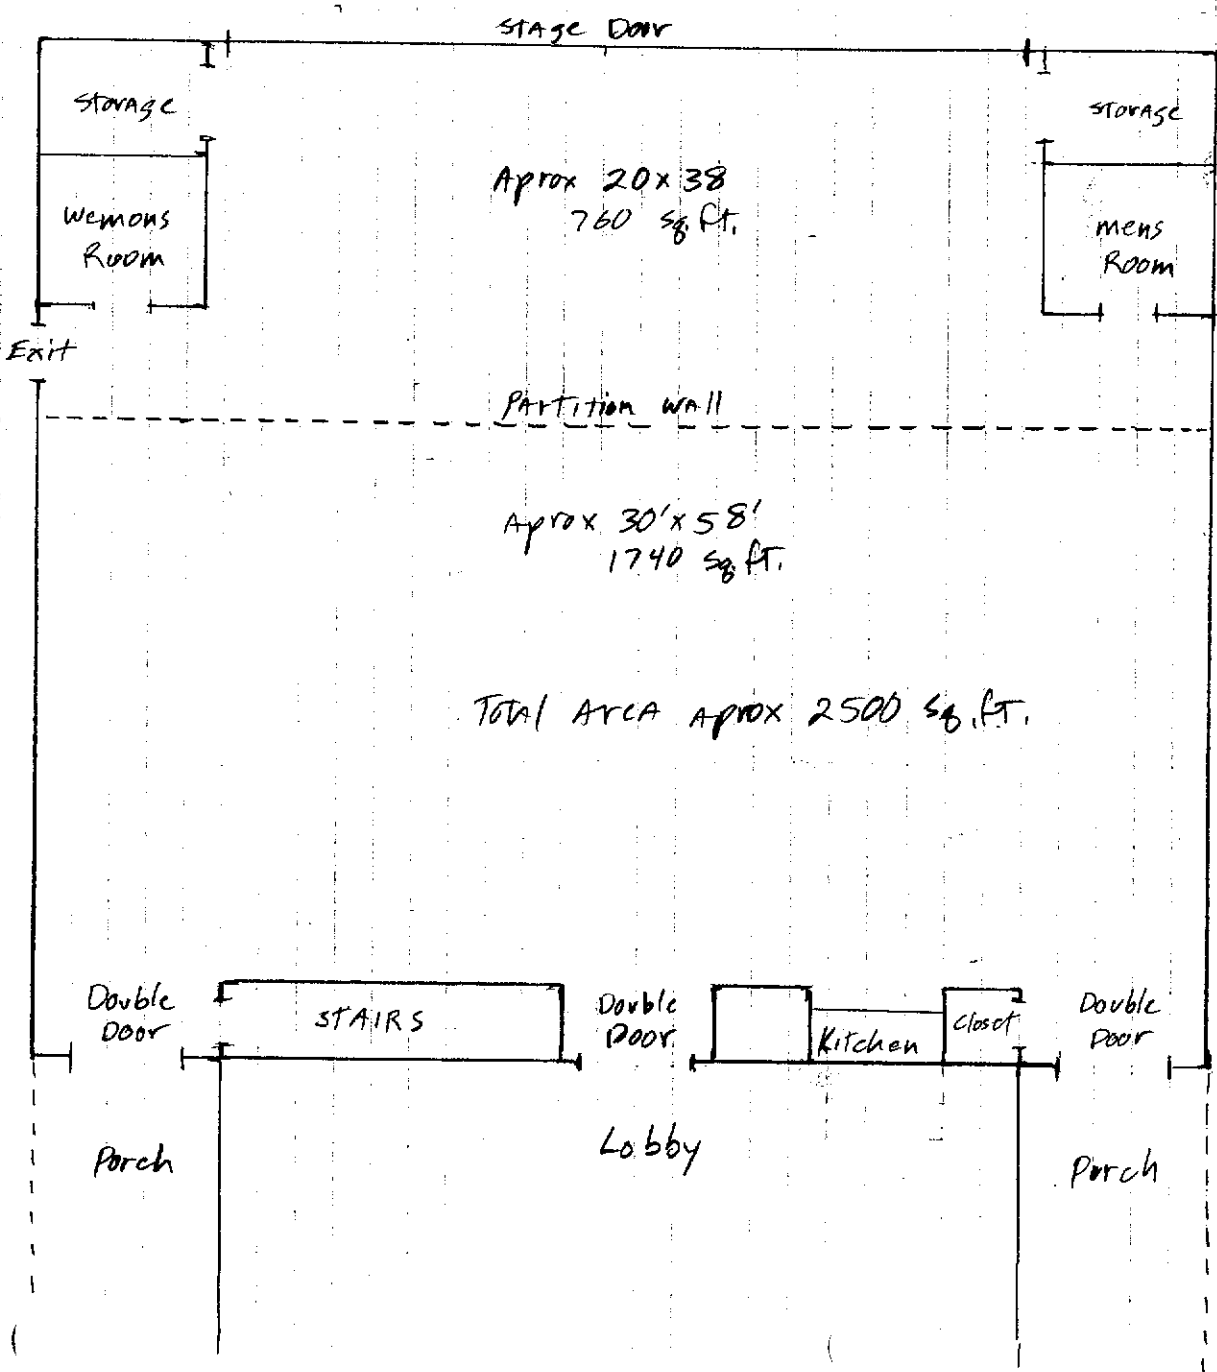

* Not to scale
1 square = 2'

MLA

Stage Door

Storage

Weapons Room

Exit

Approx 20x38
760 sq ft.

Storage

mens Room

Partition wall

Approx 30'x58'
1740 sq ft.

Total Area Approx 2500 sq ft.

Double Door

STAIRS

Double Door

Kitchen

closet

Double Door

Porch

Lobby

Porch

PATIO

* NOT TO SCALE
1 SQUARE = 2'

MLA