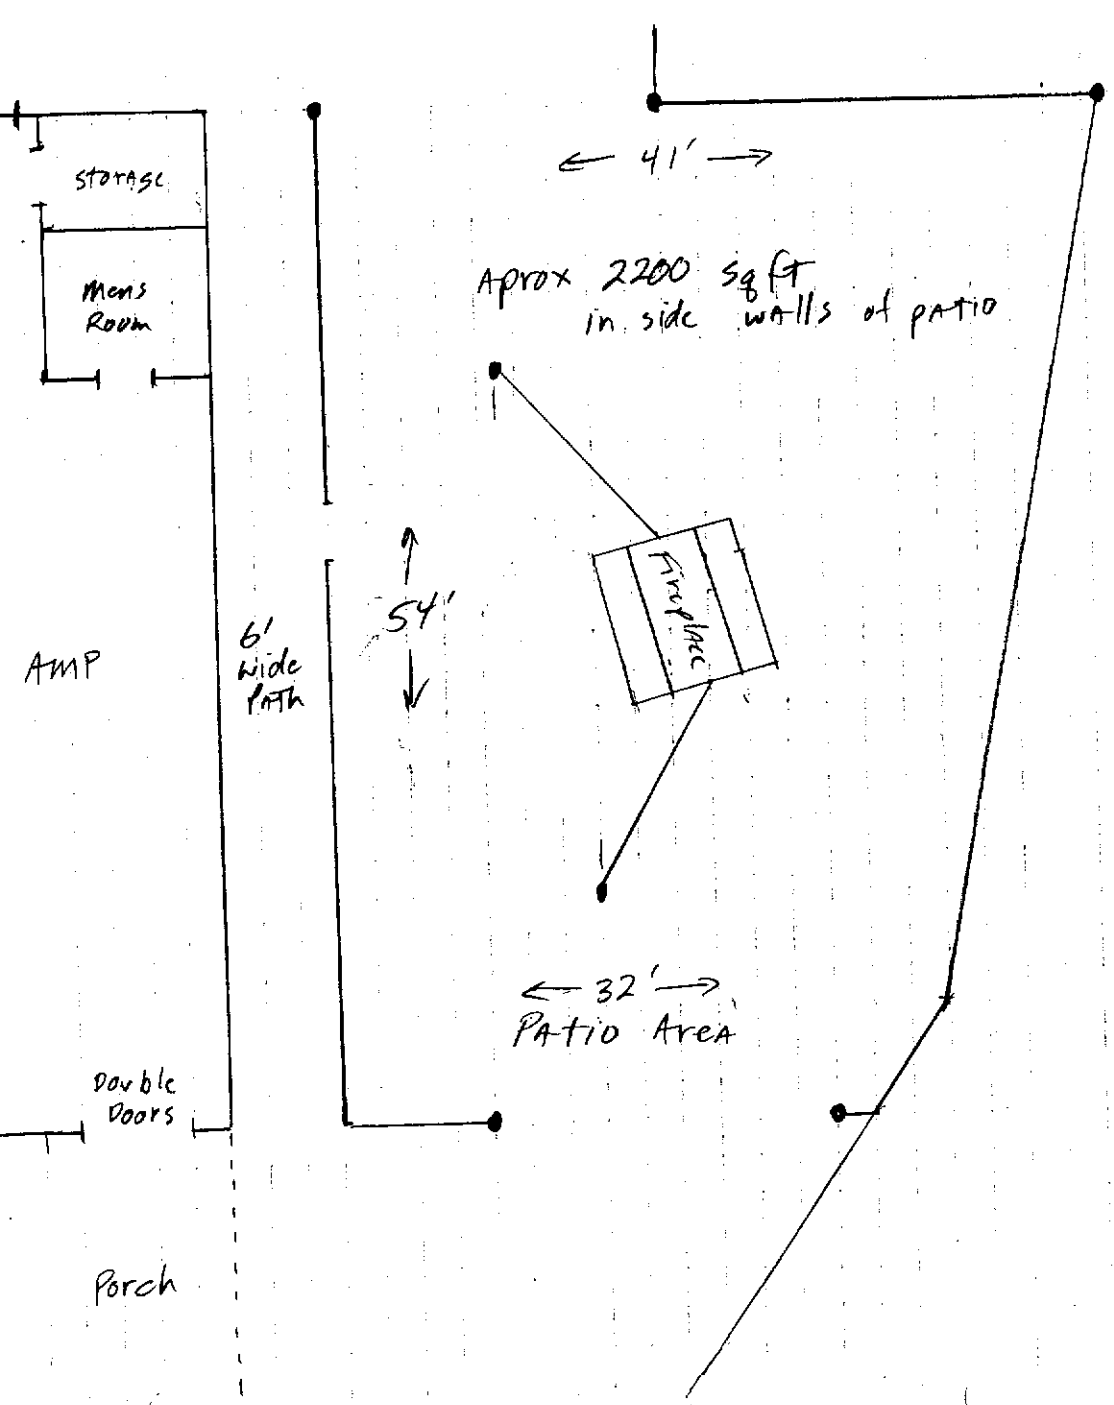

* Not to scale
1 square = 2'

MLA

Stage Door

Storage

Weapons Room

Exit

Approx 20x38
760 sq ft.

Storage

mens Room

Partition wall

Approx 30'x58'
1740 sq ft.

Total Area Approx 2500 sq ft.

Double Door

STAIRS

Double Door

Kitchen

closet

Double Door

Porch

Lobby

Porch

PATIO

* NOT TO SCALE
1 SQUARE = 2'

MLA